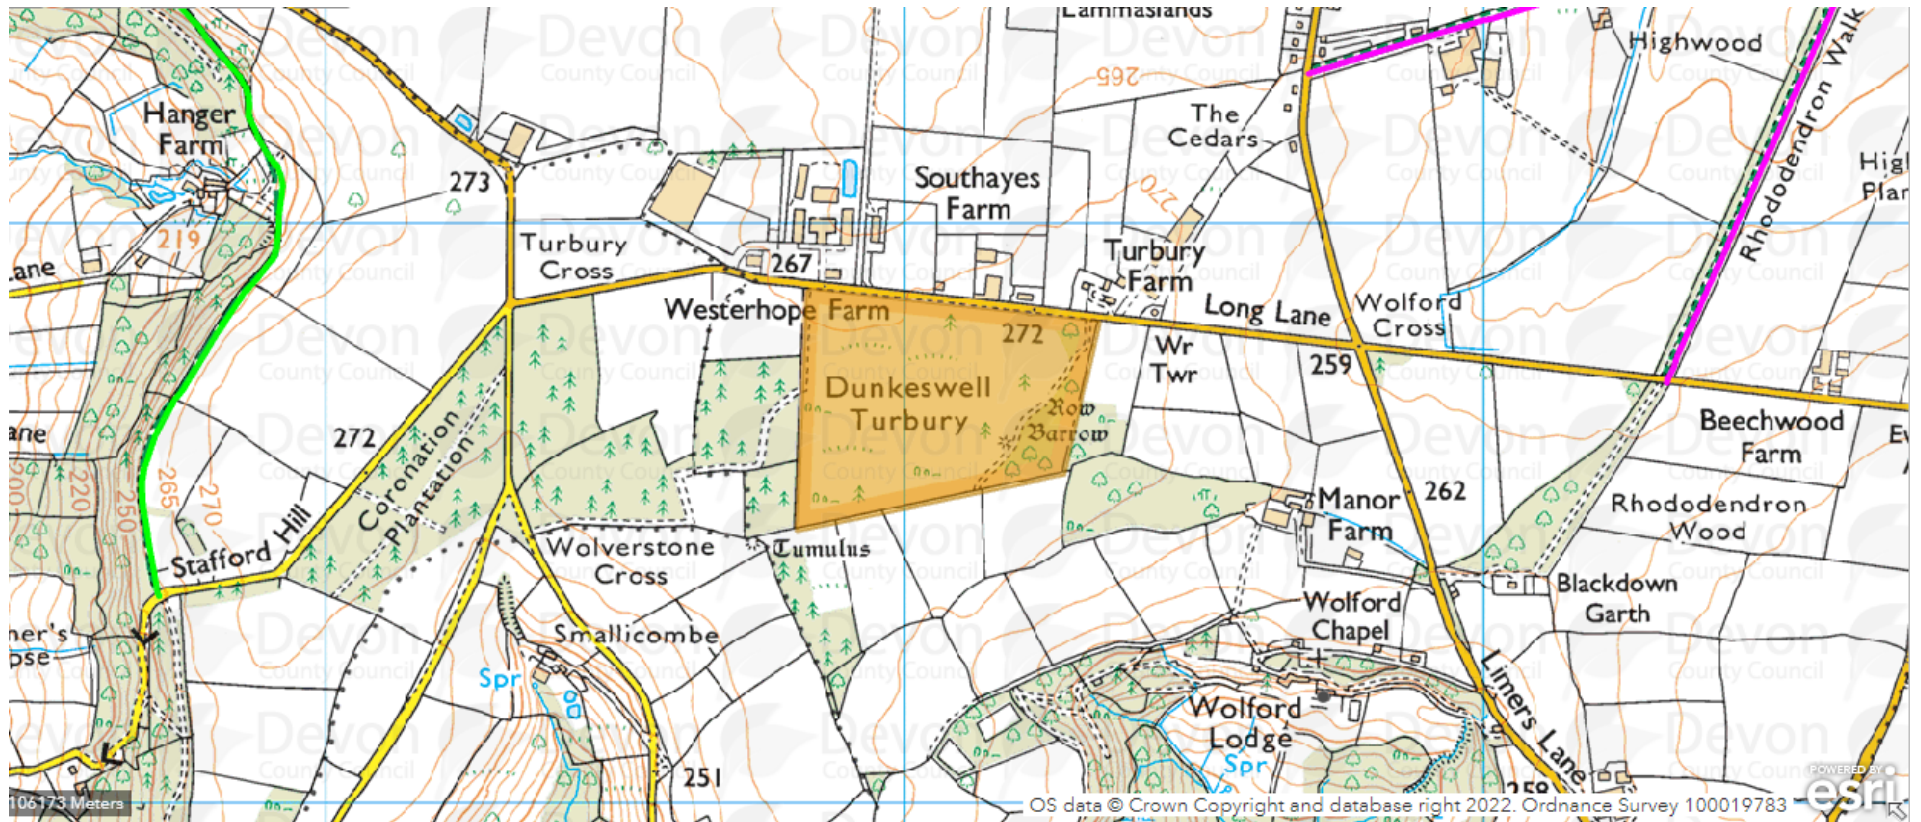

Felling Licence Application ref 018/2870/2023 Woldford Lodge

Map location of Dunkeswell Turbarry

Operations Map

Woldford Lodge | ST 130 056 | 01/8/2870/2023

© Crown copyright and database rights 2020 OS 100022420. Use of this data is subject to terms and conditions. You are granted a non-exclusive, non-transferable, non-sublicensable, non-assignable license solely for the purposes of the project for which the data was provided. You are not permitted to copy, sub-license, distribute, sell or otherwise make available the licensed data to third parties in any form. Your data rights for access to the terms of the license shall be reserved to OS.